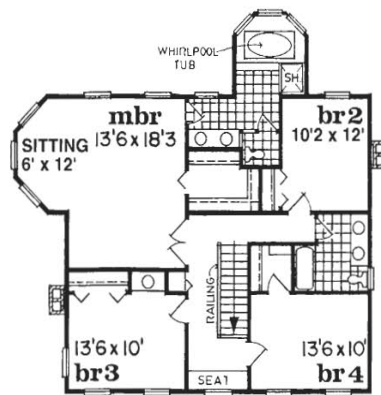

### SPECIAL FEATURES

2,582 total square feet of living area

Both the family and living rooms are warmed by hearths

The master bedroom on the second floor has a bayed sitting room and a private bath with whirlpool tub

Old-fashioned window seat in the second floor landing is a charming touch

4 bedrooms, 3 baths, 2-car side entry garage

Basement or crawl space foundation, please specify when ordering

Second Floor  
1,291 sq. ft.

First Floor  
1,291 sq. ft.

Width: 64'-6"  
Depth: 41'-0"

**RED FOX CROSSING**  
Custom Built Homes by  
**Mead**  
Construction Company, Inc.

Lot	Acreage
LOT 1	2.24 ACRES
LOT 2	3.11 ACRES
LOT 3	2.46 ACRES
LOT 4	2 ACRES
LOT 5	2.17 ACRES
LOT 6	2.08 ACRES
LOT 7	2.04 ACRES
LOT 8	2.10 ACRES
LOT 9	2.55 ACRES
LOT 10	2.70 ACRES