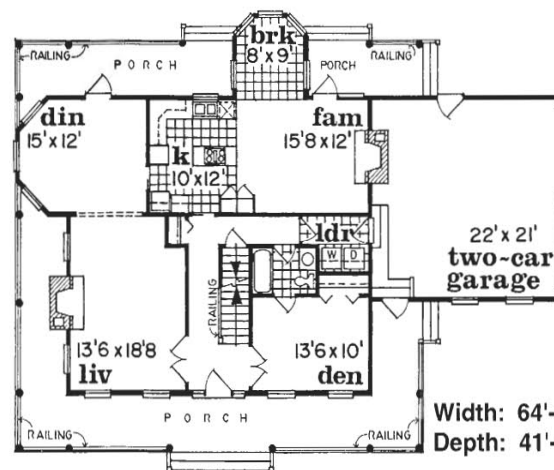

### SPECIAL FEATURES

2,582 total square feet of living area

Both the family and living rooms are warmed by hearths

The master bedroom on the second floor has a bayed sitting room and a private bath with whirlpool tub

Old-fashioned window seat in the second floor landing is a charming touch

4 bedrooms, 3 baths, 2-car side entry garage

Basement or crawl space foundation, please specify when ordering

Second Floor  
1,291 sq. ft.

First Floor  
1,291 sq. ft.

Width: 64'-6"  
Depth: 41'-0"

**RED FOX CROSSING**  
Custom Built Homes by  
**Mead**  
Construction Company, Inc.

Lot	Acreage
LOT 1	2.24 ACRES
LOT 2	3.11 ACRES
LOT 3	2.46 ACRES
LOT 4	2 ACRES
LOT 5	2.17 ACRES
LOT 6	2.08 ACRES
LOT 7	2.04 ACRES
LOT 8	2.10 ACRES
LOT 9	2.55 ACRES
LOT 10	2.70 ACRES