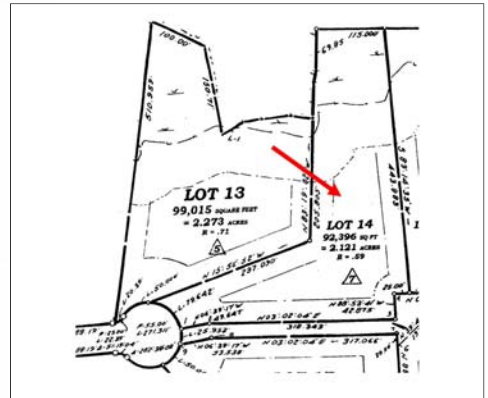

**Warwick Farms  
Lot 14 Buck Mountain Court\*  
\$609,000**

**\*Floor plan will be reversed  
Dimensions: 56'4 x 46'6  
Levels: 2**

**Square Footage: 2936+-  
Main Level Sq. Ft.: 1680+-  
Upper Level Sq. Ft.: 1256+-  
Bedrooms: 4  
Bathrooms 2.5  
Basement: Full - walk out to left**

*For additional information contact  
Ellen Cavallo Buccitti  
203.740.2452  
or visit RedFoxCrossing.com*

*This home, as shown in the photograph, may differ from the actual blueprints.  
For more detailed information, please check the floor plans carefully.*