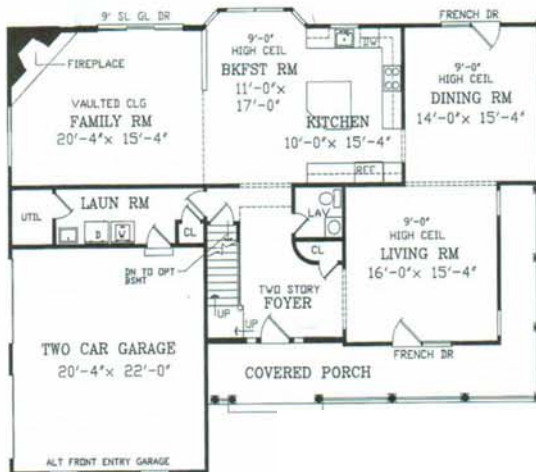

**Warwick Farms  
Lot 14 Buck Mountain Court\*  
\$609,000**

**\*Floor plan will be reversed  
Dimensions: 56'4 x 46'6  
Levels: 2**

**Square Footage: 2936+-  
Main Level Sq. Ft.: 1680+-  
Upper Level Sq. Ft.: 1256+-  
Bedrooms: 4  
Bathrooms 2.5  
Basement: Full - walk out to left**

*For additional information contact  
Ellen Cavallo Buccitti  
203.740.2452  
or visit RedFoxCrossing.com*

*This home, as shown in the photograph, may differ from the actual blueprints.  
For more detailed information, please check the floor plans carefully.*

Copyright by designer/architect.

Floor plan subject to change