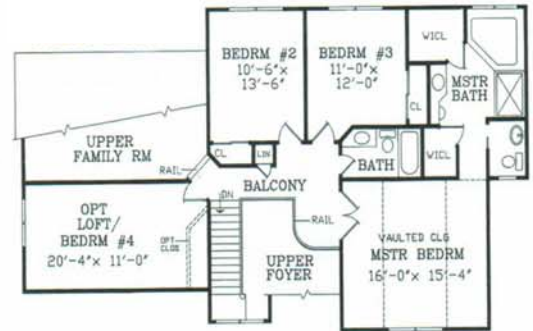

**Warwick Farms  
Lot 14 Buck Mountain Court\*  
\$609,000**

**\*Floor plan will be reversed  
Dimensions: 56'4 x 46'6  
Levels: 2**

**Square Footage: 2936+-  
Main Level Sq. Ft.: 1680+-  
Upper Level Sq. Ft.: 1256+-  
Bedrooms: 4  
Bathrooms 2.5  
Basement: Full - walk out to left**

*For additional information contact  
Ellen Cavallo Buccitti  
203.740.2452  
or visit RedFoxCrossing.com*

*This home, as shown in the photograph, may differ from the actual blueprints.  
For more detailed information, please check the floor plans carefully.*

Copyright by designer/architect.

Floor plan subject to change